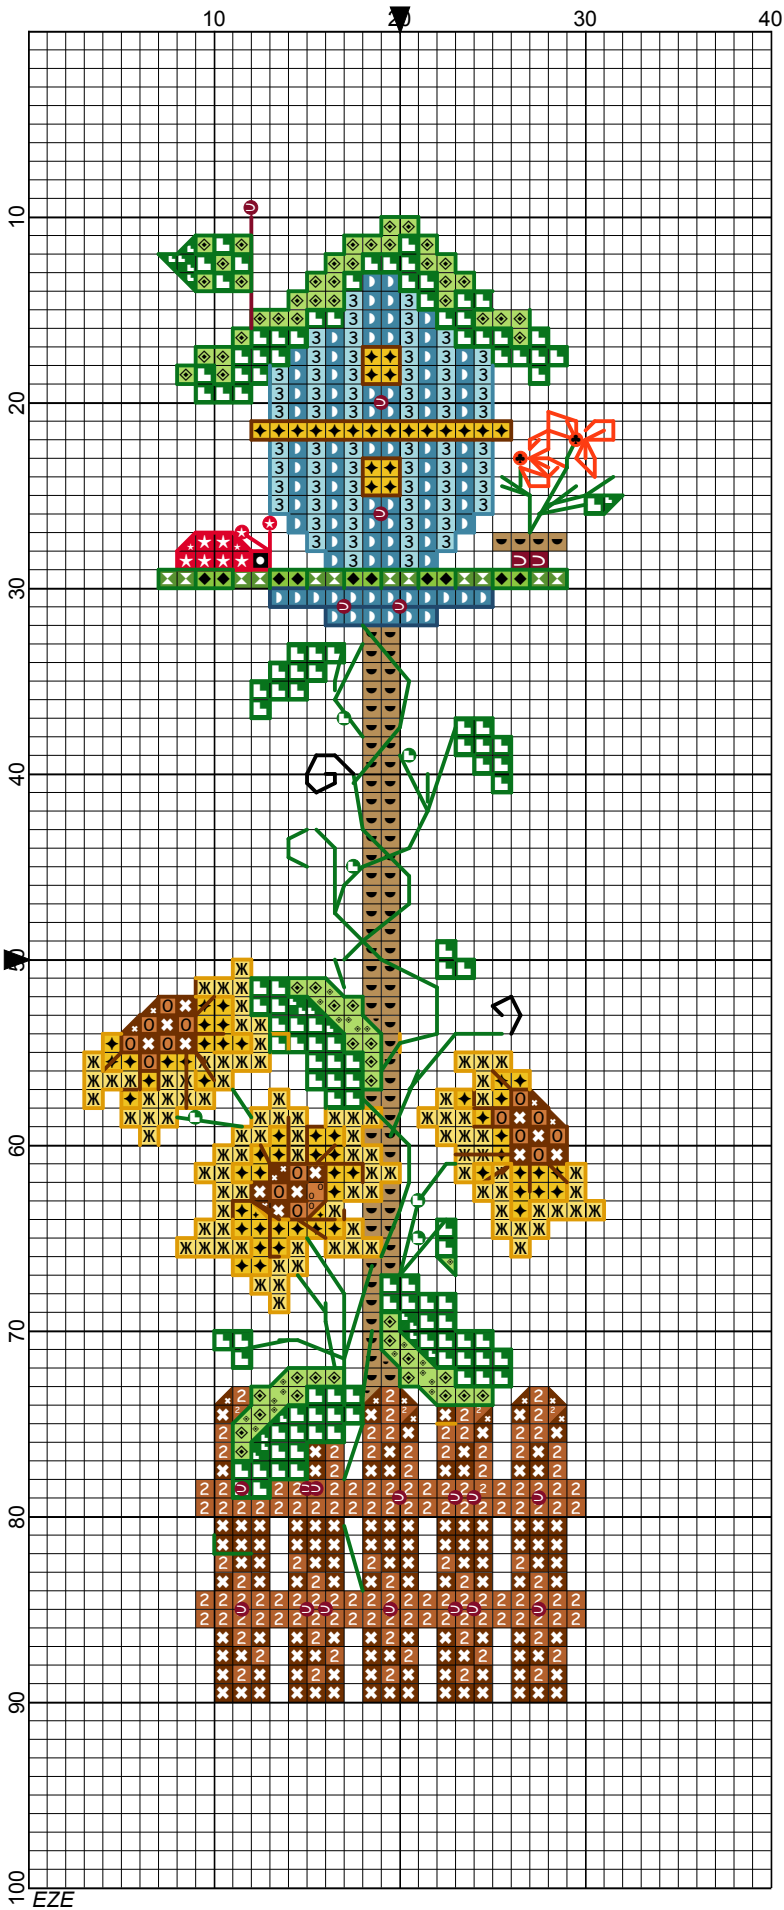

BIRDHOUSE - 6 by Eze

Legend:

- DMC-310
 - DMC-436
 - DMC-3760
 - DMC-905
 - DMC-906
 - DMC-777
 - DMC-3761
 - DMC-700
 - DMC-704
 - DMC-728
 - DMC-300
 - DMC-666
 - DMC-726
 - DMC-3776
 - DMC-301
- Backstitches:
- DMC-310
 - DMC-3760
 - DMC-777
 - DMC-700
 - DMC-300
 - DMC-606
 - DMC-666
 - DMC-803
 - DMC-783
- French Knots:
- DMC-777
 - DMC-700
 - DMC-606
 - DMC-666
 - DMC-301

BIRDHOUSE - 6

Author: Eze
Copyright: EZE
Grid Size: 40W x 100H
Design Area: 5,26 cm x 14,70 cm (29 x 81 stitches)

Legend:

 [2] DMC 310 black	 [2] DMC 3761 sky blue - lt	 [2] DMC 666 christmas red - br
 [2] DMC 436 tan	 [2] DMC 700 christmas green - br	 [2] DMC 726 topaz -lt
 [2] DMC 3760 wedgewood	 [2] DMC 704 chartreuse - br	 [2] DMC 3776 mahogany - lt
 [2] DMC 905 parrot green - dk	 [2] DMC 728 golden yellow	 [2] DMC 301 mahogany - md
 [2] DMC 906 parrot green - md	 [2] DMC 300 mahogany - vy dk	
 [2] DMC 777 raspberry - vy dk	 [2] DMC 606 burnt orange-red	

Backstitch Lines:

 DMC-310 black	 DMC-700 christmas green - br	 DMC-666 christmas red - br
 DMC-3760 wedgewood	 DMC-300 mahogany - vy dk	 DMC-803 baby blue - ul vy dk
 DMC-777 raspberry - vy dk	 DMC-606 burnt orange-red	 DMC-783 topaz - md